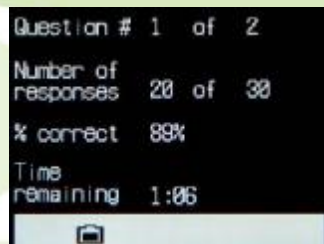

MOBI Kwik Screen

connect with every student